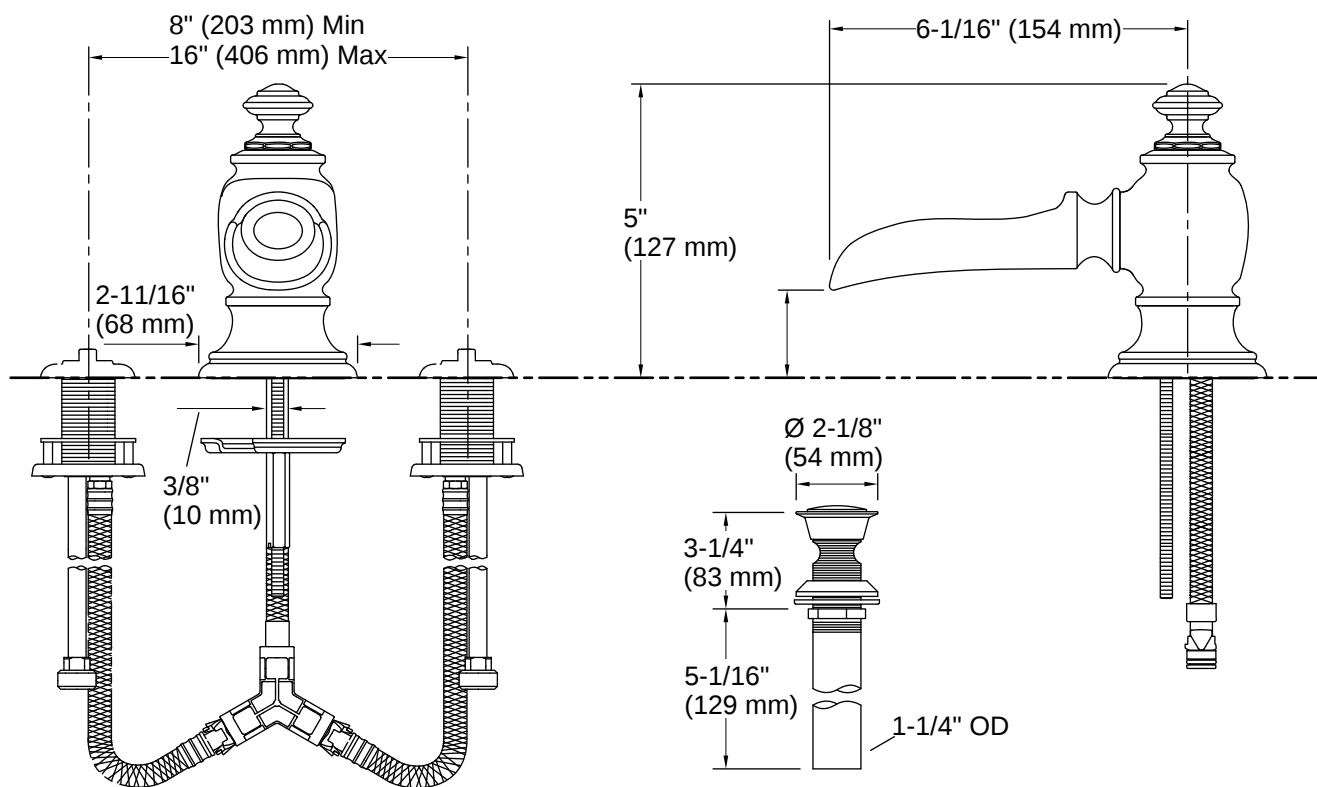

Installation

- Bath- or deck-mount
- Quick-connect fittings make installation easy

Installation Notes

Install this product according to the installation instructions.